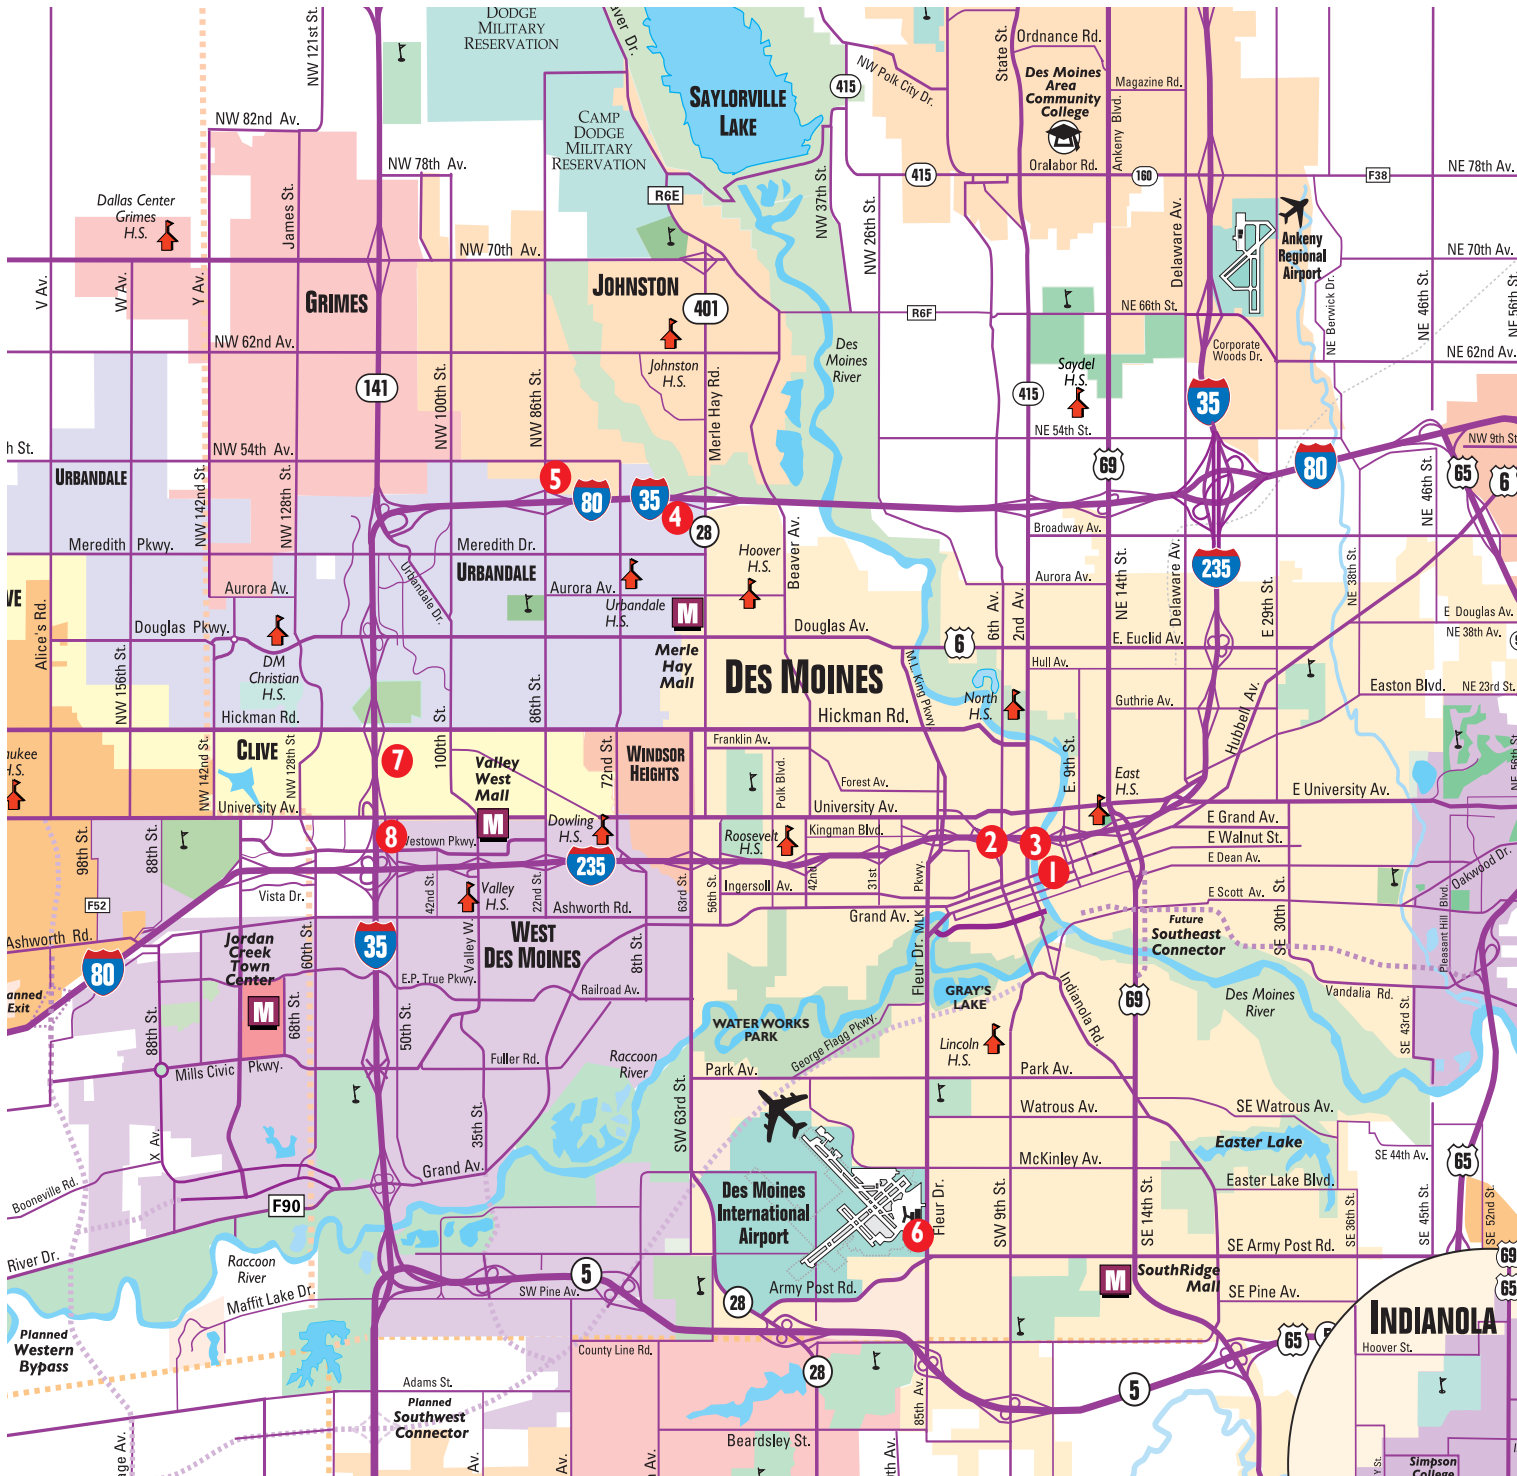

Iowa Pork Congress - January 25-26, 2012

GREATER DES MOINES

● MAP KEY

Downtown

1. Embassy Suites on the River
2. Holiday Inn Downtown at Mercy Campus
3. Quality Inn & Suites Event Center

Northwest

4. Holiday Inn Hotel & Suites NW
5. Stoney Creek Inn & Conference Center

South

6. Radisson Hotel Des Moines Airport

West

7. Courtyard by Marriot West/Clive
8. Sheraton West Des Moines

SeeDesMoines.com

IOWA PORK CONGRESS

A MIDWEST PORK SYMPOSIUM

Greater Des Moines!
Convention and Visitors Bureau
SeeDesMoines.com

Peglow MAPART
ART & DESIGN PUBLISHING