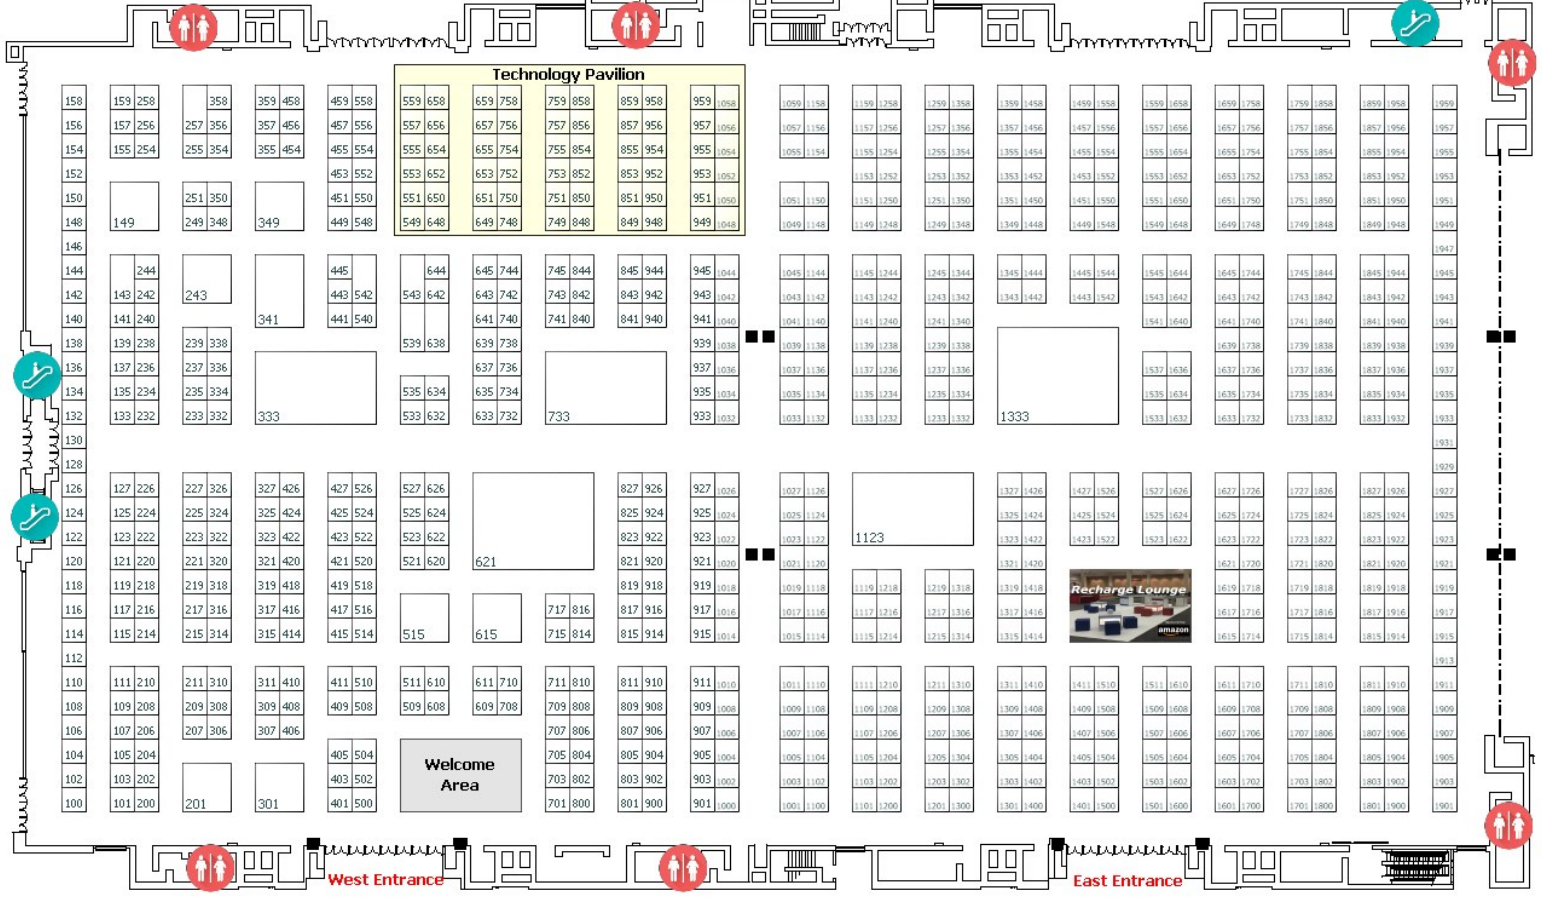

<b>Company Name</b>	<b>Booth</b>
3M Automotive	1123
Access Demo Company	1059
Access Intelligence	539
Adpro	543
ARPAC	333
Bollinger Shipyards LLC	456
Creative Bonds	459
Diagraph Marking and Coding	733
Document Soultuions, Inc.	149
Dolan Information	515
Duramax Marine LLC	454
EE2015 Demo Company	548
Fields	638
GE Marine	458
GE Systems	558
Harris Corporation	1333
Johnson & Johnson	249
Kepnes & Kepnes, LLC.	633
Kepnes Tools	542
Konica Business Machines USA, Inc.	143
LVSM	642
Megan's Bay Crabbers	301
NaylorCMG	644
Sony USA	621
Tangent Link, Ltd.	359
Unified Grocers Demo	559
Unlimited Off-Road Expo	243
Valley Expo	358

**Technology Pavilion**

559 658	659 758	759 858	859 958	959 1058
557 656	657 756	757 856	857 956	957 1056
555 654	655 754	755 854	855 954	955 1054
553 652	653 752	753 852	853 952	953 1052
551 650	651 750	751 850	851 950	951 1050
549 648	649 748	749 848	849 948	949 1048

**Welcome Area**

West Entrance

East Entrance