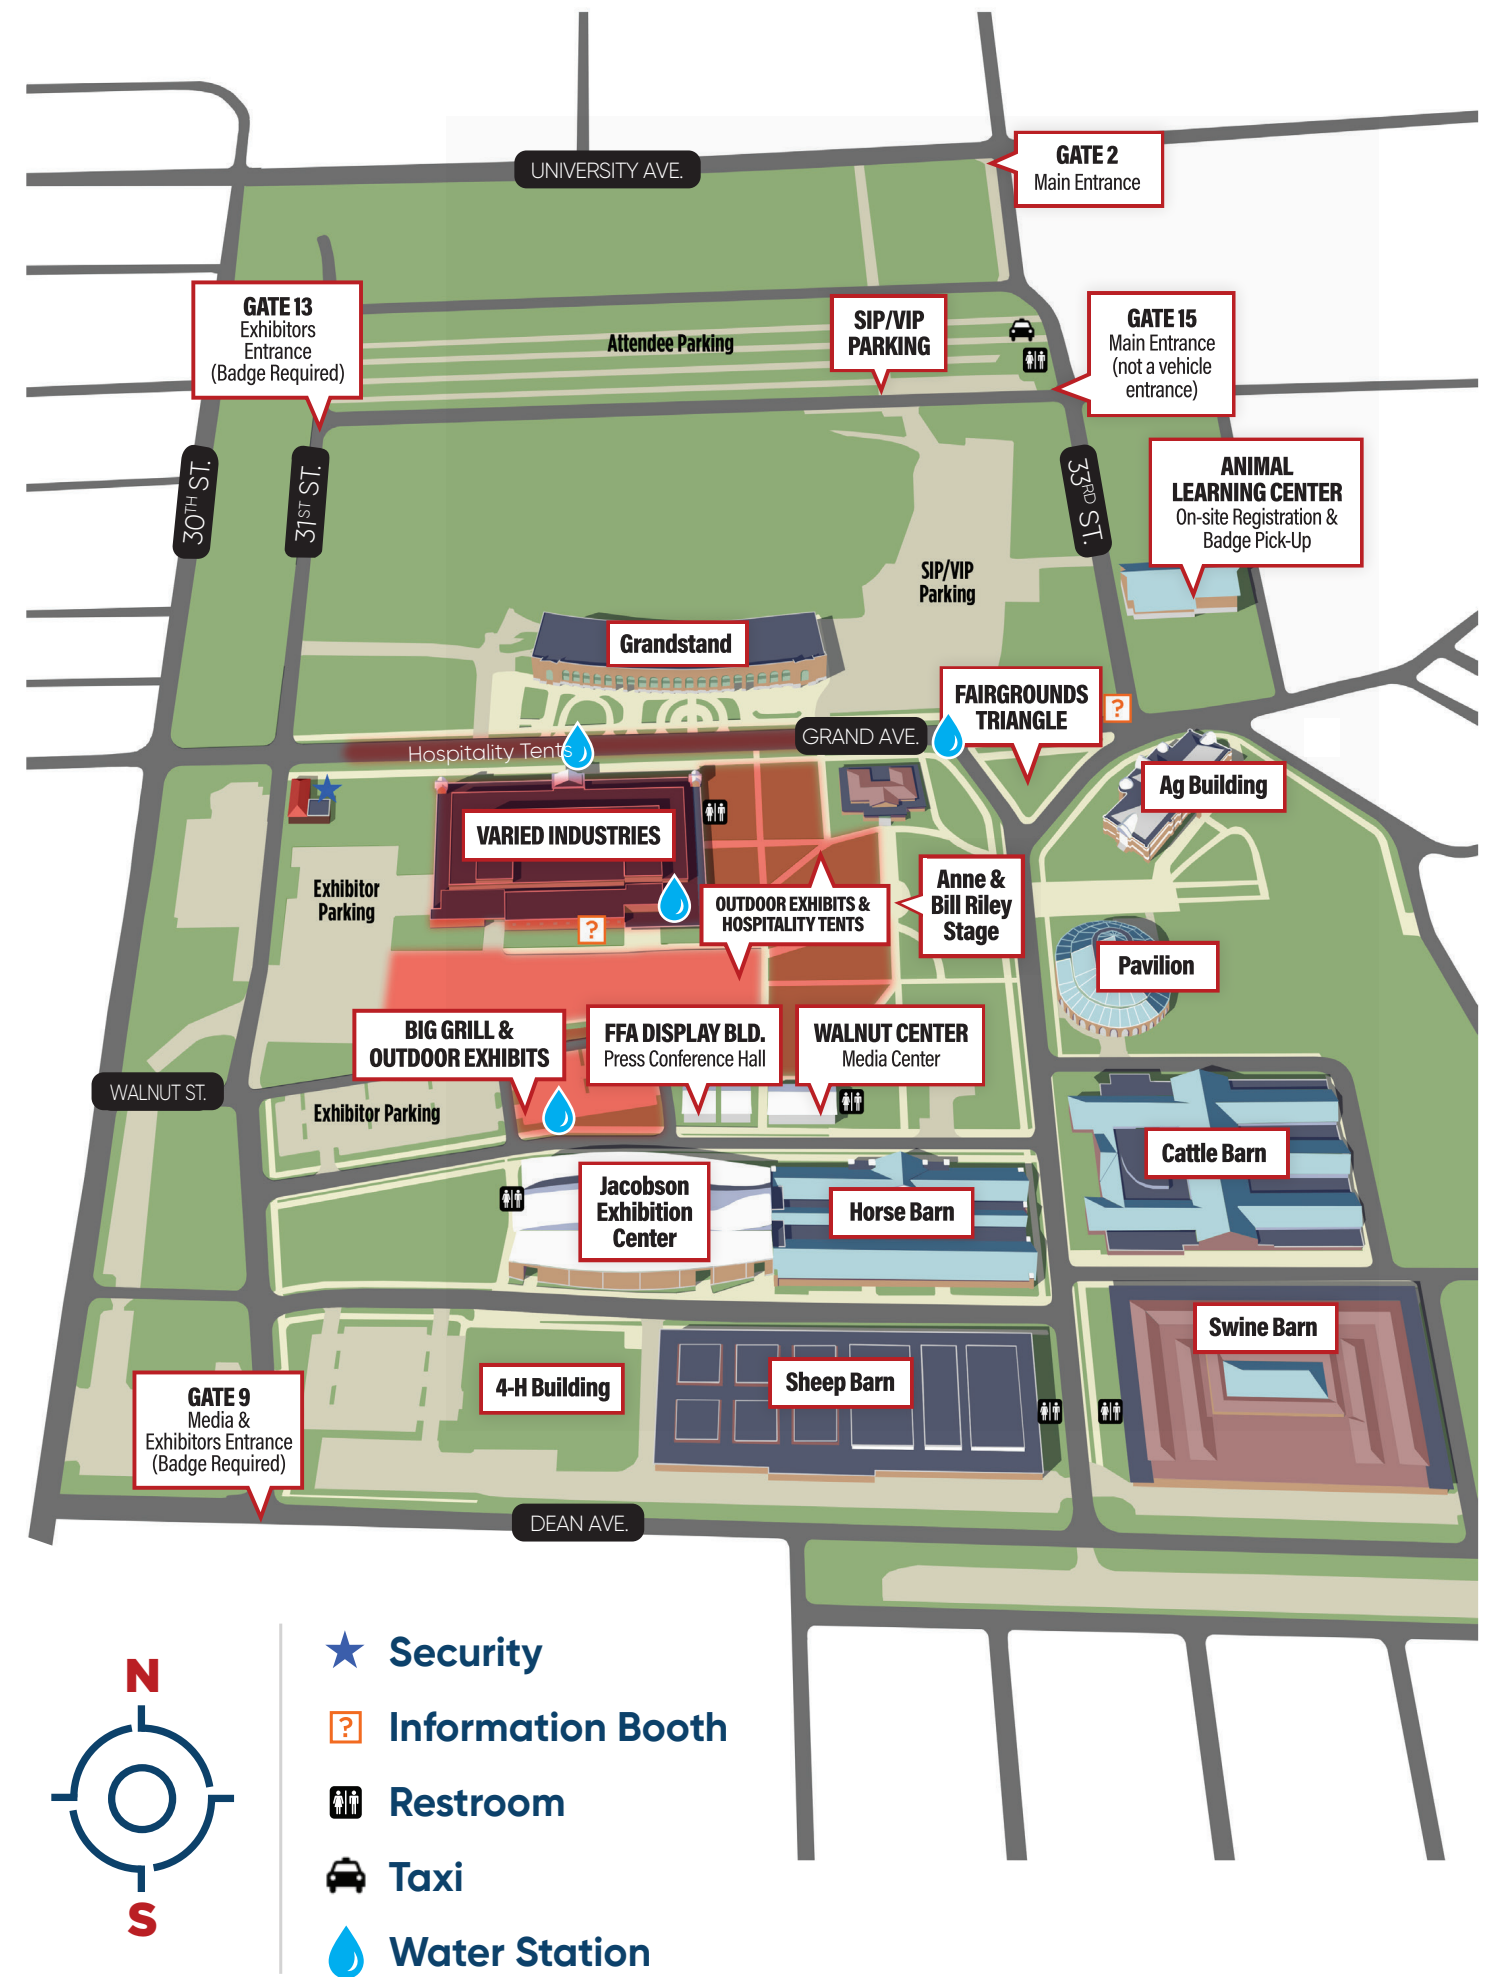

LEARN MORE AT WORLDPORK.ORG