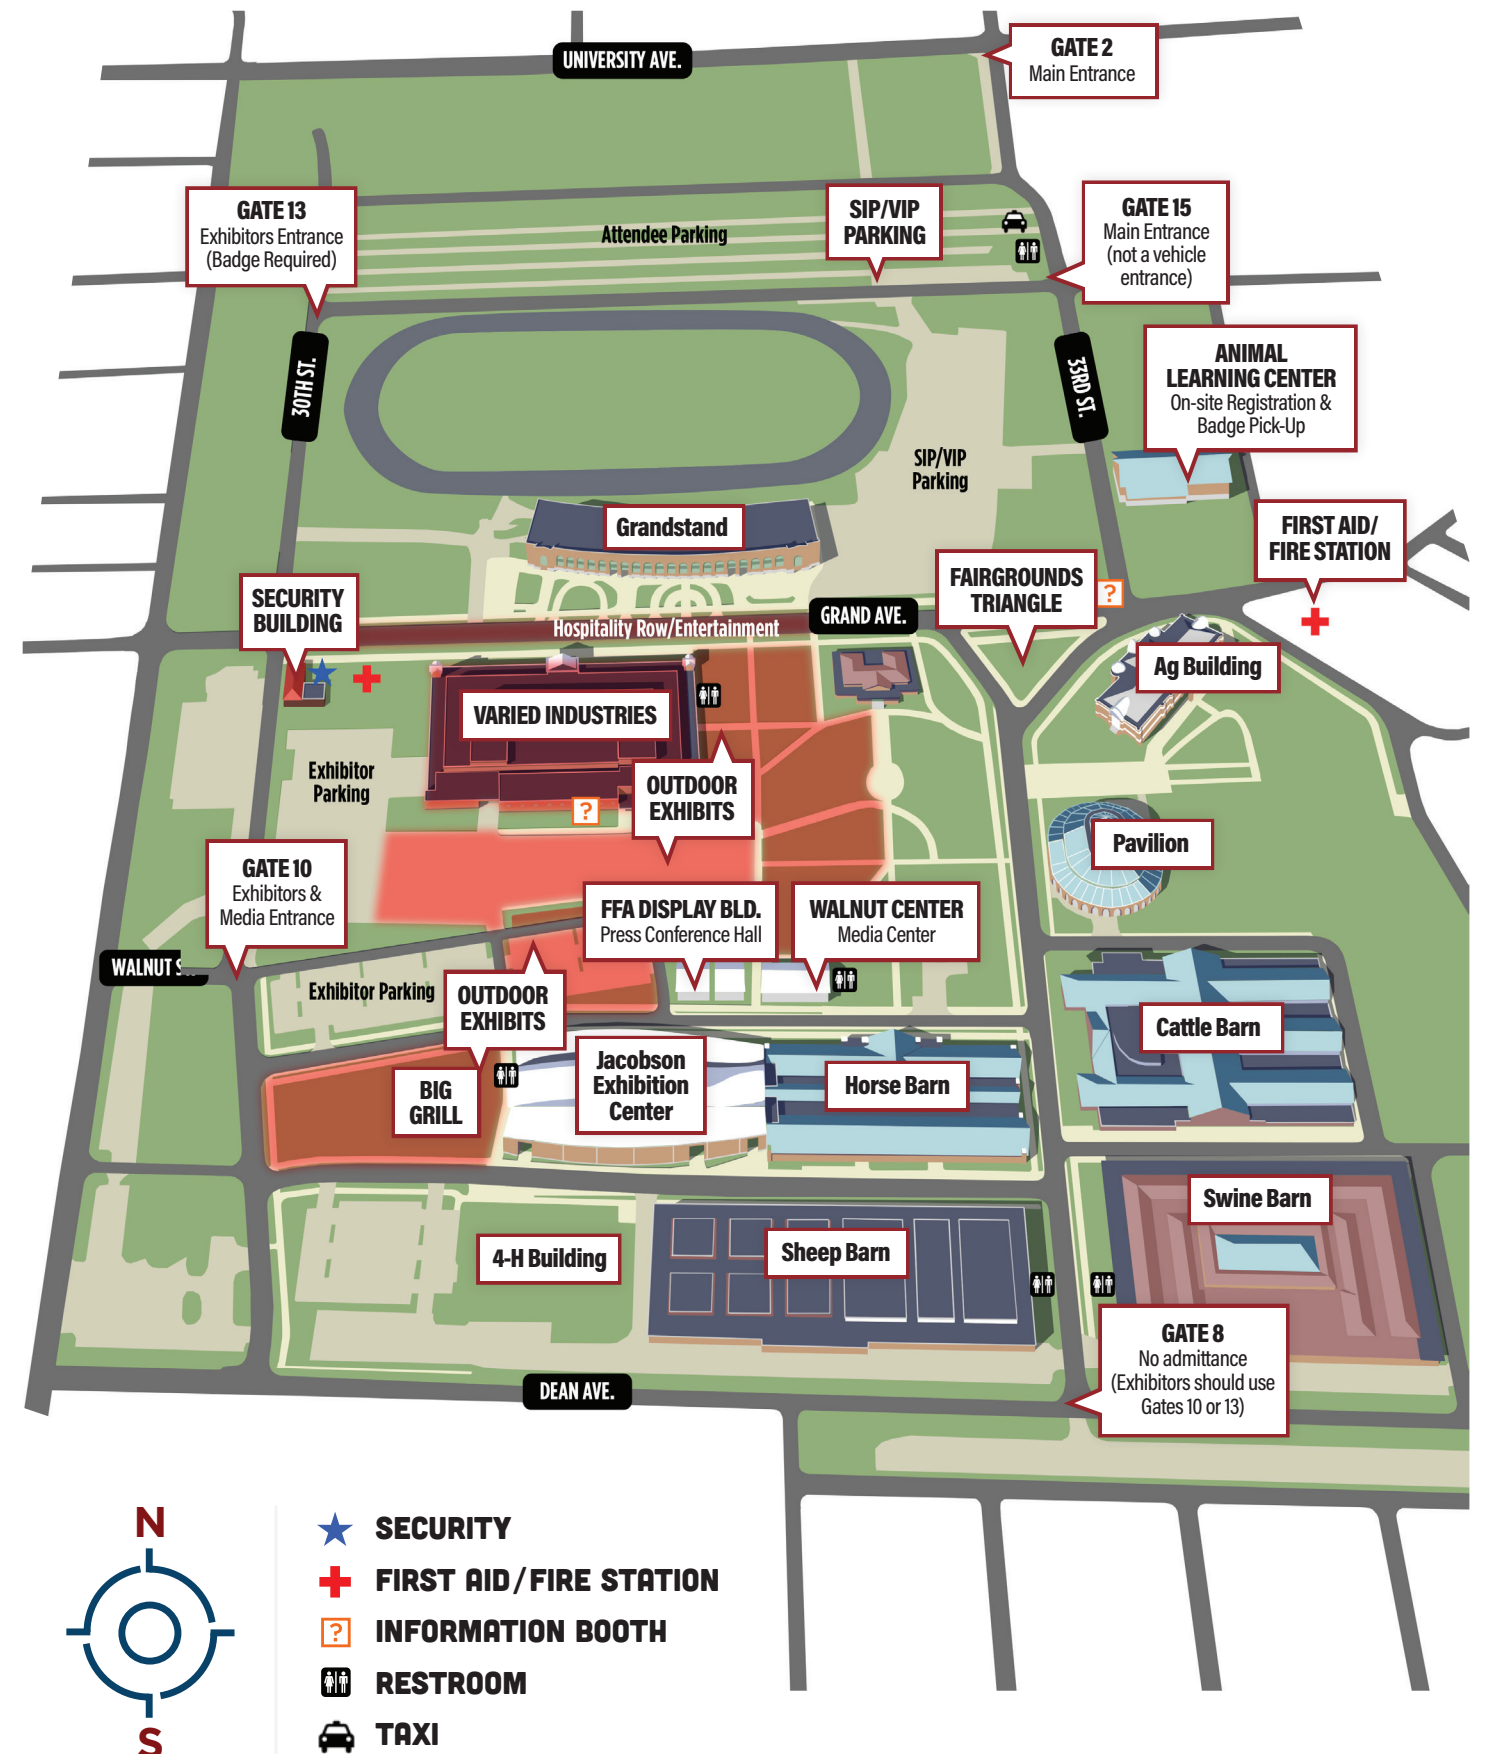

ALL GATES ARE ACCESSIBLE WITH A WPX NAME BADGE

WORLD PORK EXPO MAP HIGHLIGHTS

ADMITTANCE

All gates are accessible with a WPX name badge.

FIRST AID/FIRE STATION

First Aid Station is located east of the Agriculture Building on Grand Avenue. The Iowa State Fair Medical team will staff the station and an ambulance will be available for patient transport throughout Expo. First Aid will also be available at the Security Building near Gate 11 in the fire station.

GRAND AVENUE CONCOURSE

Hospitality Tents

LOST CHILDREN/LOST & FOUND

The Iowa State Fair Security Building is located adjacent to Gate 11 at the west of end of Grand Avenue.

OUTSIDE SOUTH & EAST OF VARIED INDUSTRIES BUILDING

Outdoor Exhibitors
Big Grill

#WPX21   

RESTROOMS

Restrooms are available in each building open during WPX.

TAXI SERVICE

Gate 15 - Stop by an information booth to arrange for a taxi.

VARIED INDUSTRIES BUILDING

Trade Show
Business Seminars
PORK Academy
National Pork Producers Council Booth

WALNUT CENTER

Media Center

FFA DISPLAY BUILDING

Press Conference Hall

WHERE OLD FRIENDS AND THE NEXT BEST THING
Meat.

-  SECURITY
-  FIRST AID/FIRE STATION
-  INFORMATION BOOTH
-  RESTROOM
-  TAXI